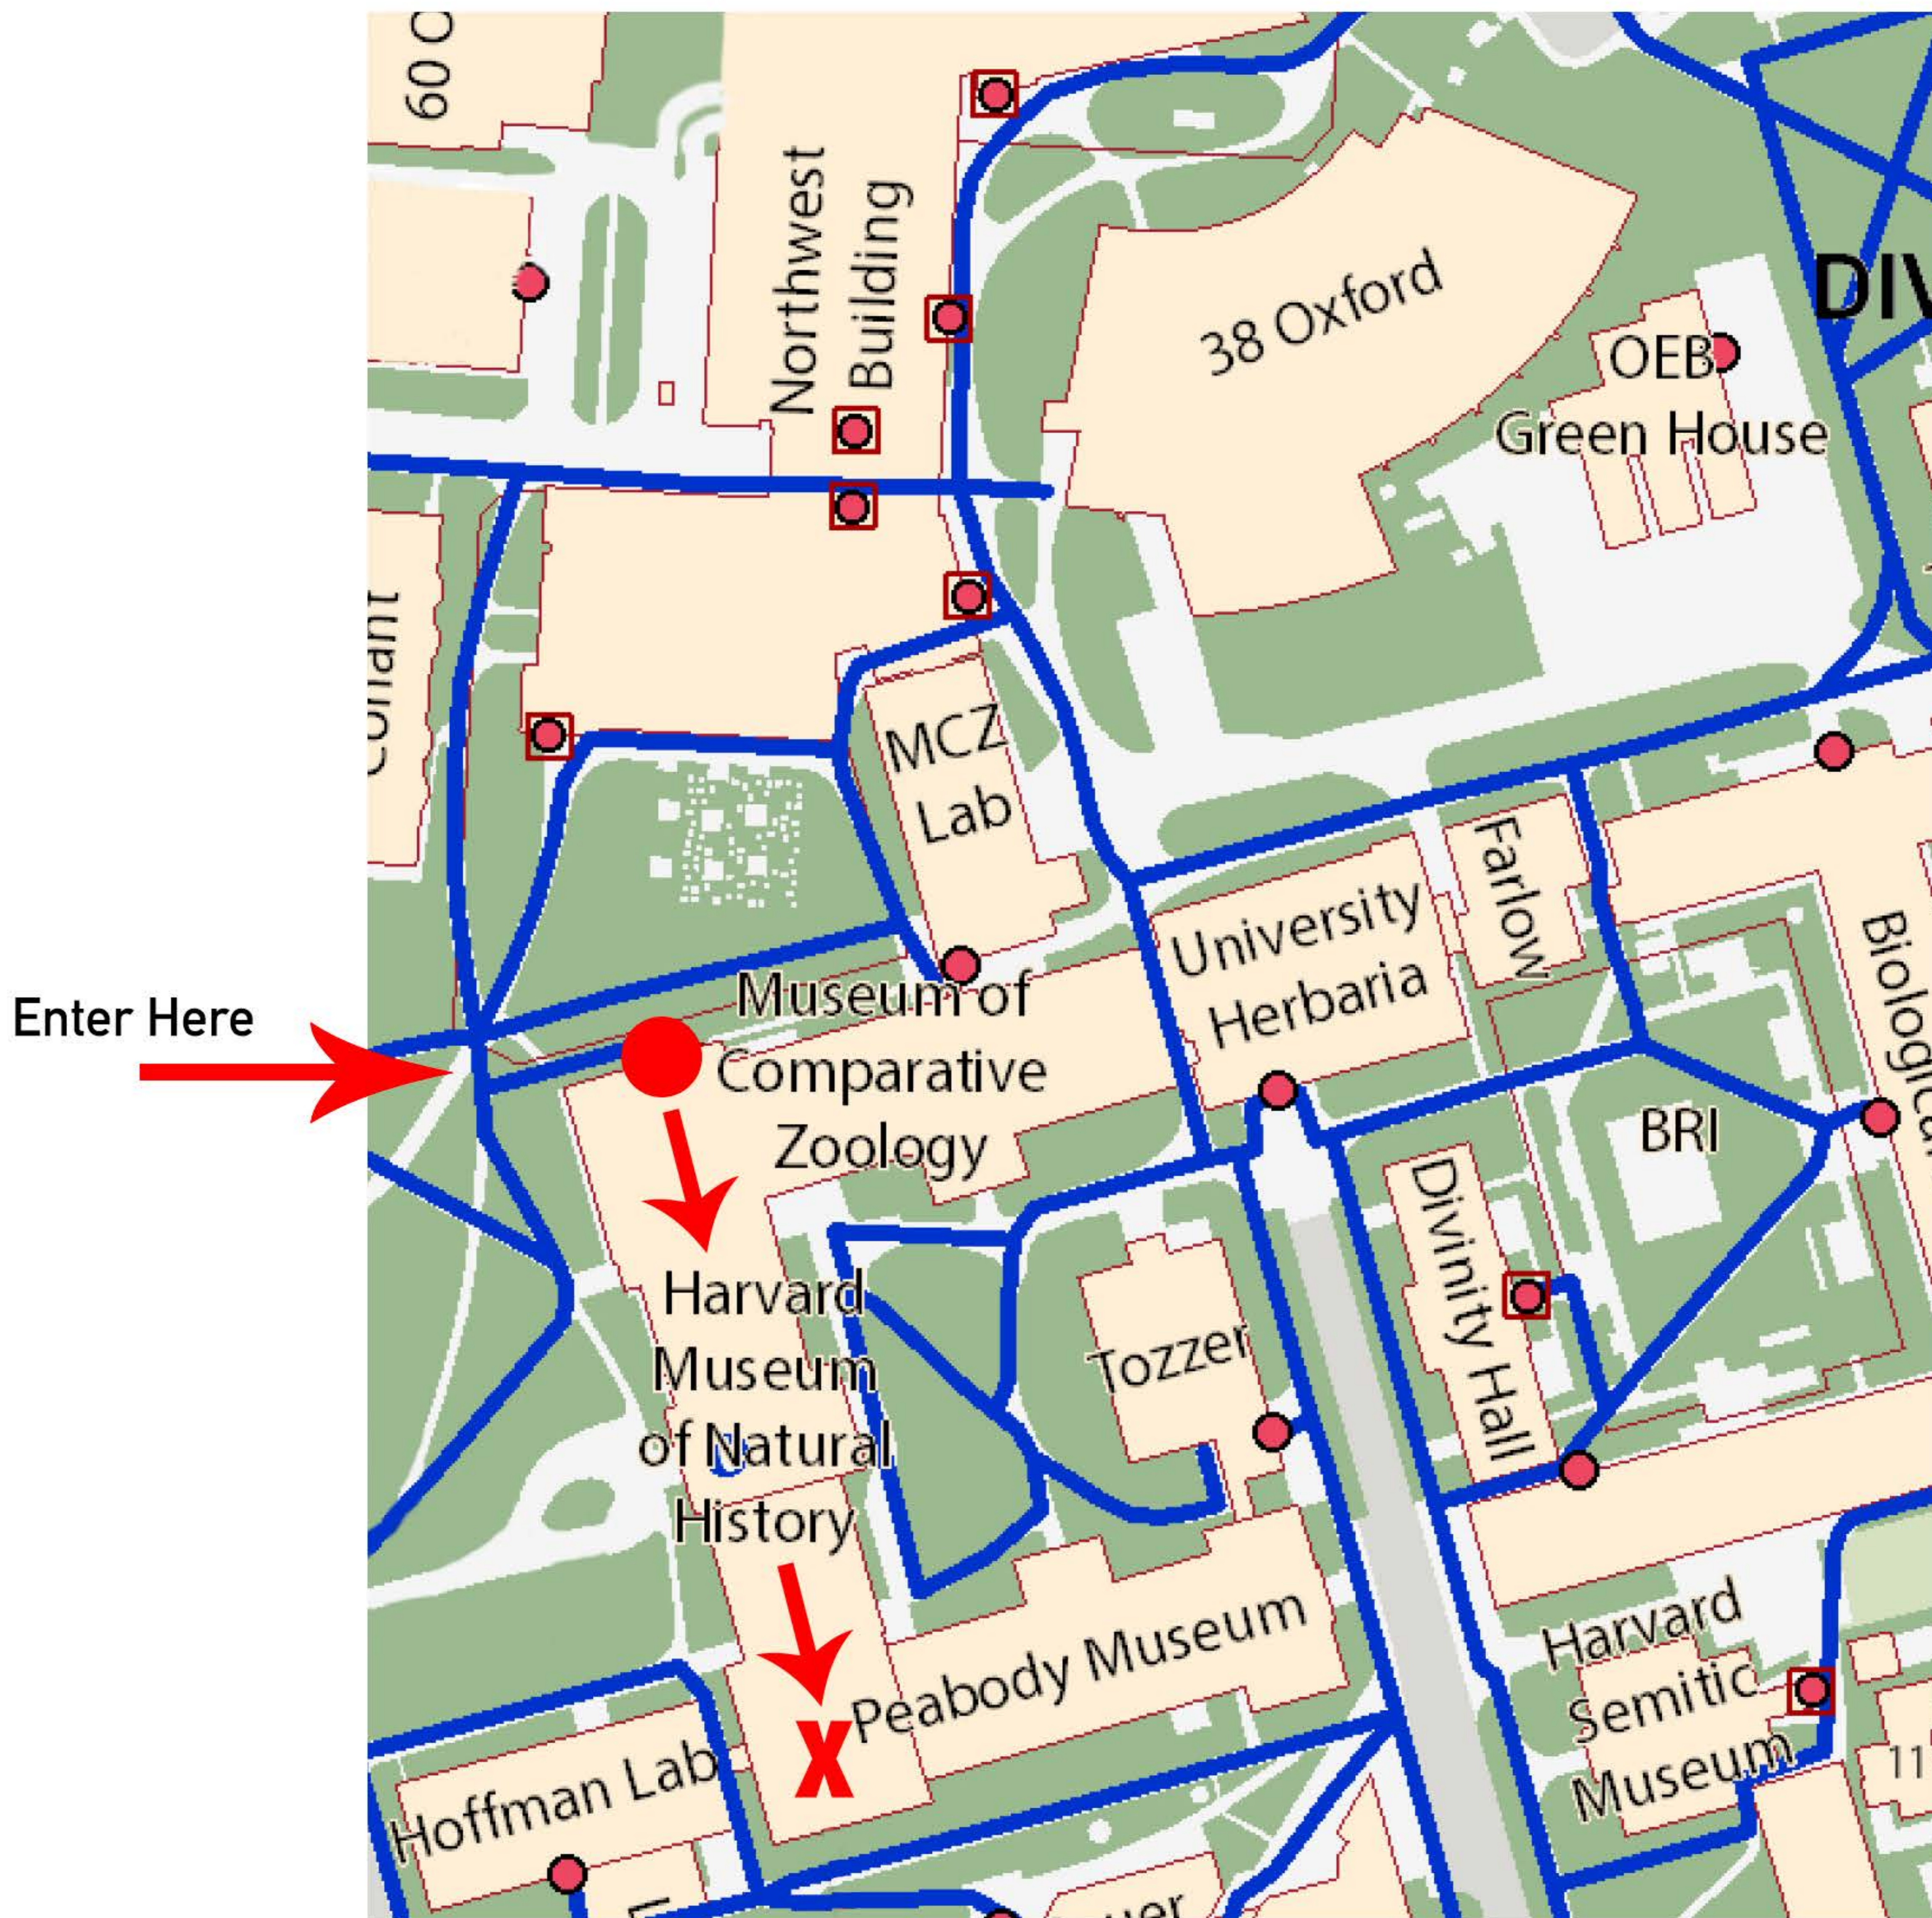

● HP Entrances

Geological Museum
 24 Oxford Street
 Geo 100
 Geological Lecture Hall

The space is accessible from ground level via the (north) side entrance of the building at 26 Oxford Street.

Take elevator to second floor, transverse the entire length of the building, take another elevator down to 1st floor.